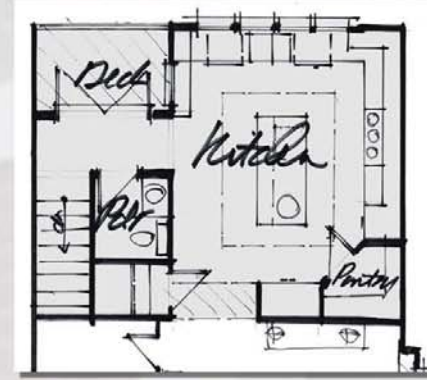

Madison

Madison

Ground Floor

- Two spacious Bedrooms with abundant storage
 - Jack and Jill en suite Bath
 - Two car attached garage
 - Stacked washer/dryer
 - Extra storage closet
 - Direct access front Patio

Main Floor

- Great Room with fireplace, window seat, and TV inset
 - Formal Dining area with china cabinet
 - Gourmet Kitchen with center island
 - Walk-in Pantry
 - Storage or wine room
 - Powder Room with broom closet adjacent

Ground Floor - Standard

Bonus Room Option

- Expansive Bonus Room with TV area cabinet
 - Optional wet bar with bar sink
 - Optional wine refrigerator
 - Stacked washer/dryer
 - Oversized storage closet
- Exterior front Patio door options

Madison

Main Floor - Standard

Pantry & Desk Option

- Spacious walk-in Pantry off Kitchen
- Convenient work desk area adjacent Pantry
- Powder Room with storage closet adjacent

Balcony Option

- Convenient Balcony option for BBQ or bistro setting
- Spacious repositioned walk-in Pantry
- Powder Room with storage closet adjacent