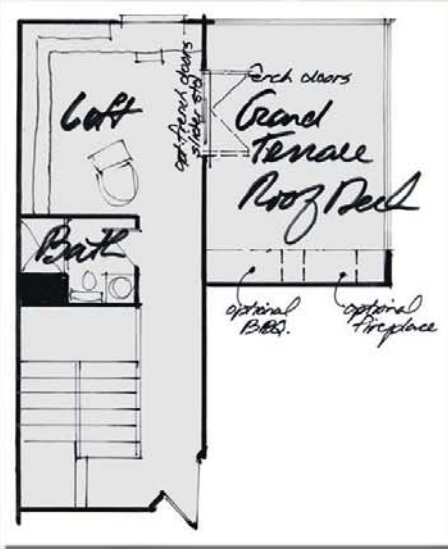

Main Floor

- Great Room with fireplace, window seat, and TV inset
 - Formal Dining area with china cabinet
 - Gourmet Kitchen with center island
 - Walk-in Pantry
 - Storage or wine room
 - Powder Room with broom closet adjacent

Ground Floor - Standard

Bonus Room Option

- Expansive Bonus Room with TV area cabinet
 - Optional wet bar with bar sink
 - Optional wine refrigerator
 - Stacked washer/dryer
 - Oversized storage closet
- Exterior front Patio door options

Madison

Main Floor - Standard

Pantry & Desk Option

- Spacious walk-in Pantry off Kitchen
- Convenient work desk area adjacent Pantry
- Powder Room with storage closet adjacent

Balcony Option

- Convenient Balcony option for BBQ or bistro setting
- Spacious repositioned walk-in Pantry
- Powder Room with storage closet adjacent

Pantry & Elevator Option

- Built-in Elevator with Main Floor access off Kitchen
- Spacious walk-in Pantry
- Powder Room with storage closet adjacent

Madison

Upper Floor Standard

Grand Terrace, Loft & Bath Option