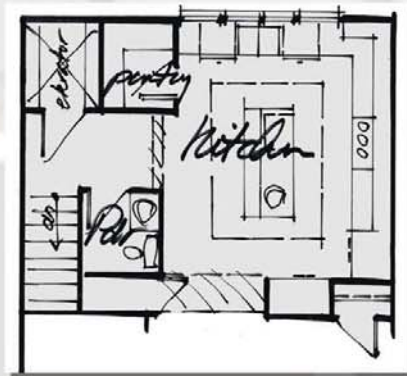

Main Floor

- Great Room with fireplace, window seat, and TV inset
 - Formal Dining area with china cabinet
 - Gourmet Kitchen with center island
 - Walk-in Pantry
 - Storage or wine room
 - Powder Room with broom closet adjacent

Ground Floor - Standard

Bonus Room Option

- Expansive Bonus Room with TV area cabinet
 - Optional wet bar with bar sink
 - Optional wine refrigerator
 - Stacked washer/dryer
 - Oversized storage closet
- Exterior front Patio door options

Madison

Main Floor - Standard

Pantry & Desk Option

- Spacious walk-in Pantry off Kitchen
- Convenient work desk area adjacent Pantry
- Powder Room with storage closet adjacent

Balcony Option

- Convenient Balcony option for BBQ or bistro setting
- Spacious repositioned walk-in Pantry
- Powder Room with storage closet adjacent

Pantry & Elevator Option

- Built-in Elevator with Main Floor access off Kitchen
- Spacious walk-in Pantry
- Powder Room with storage closet adjacent

Madison

Upper Floor Standard

Grand Terrace, Loft & Bath Option