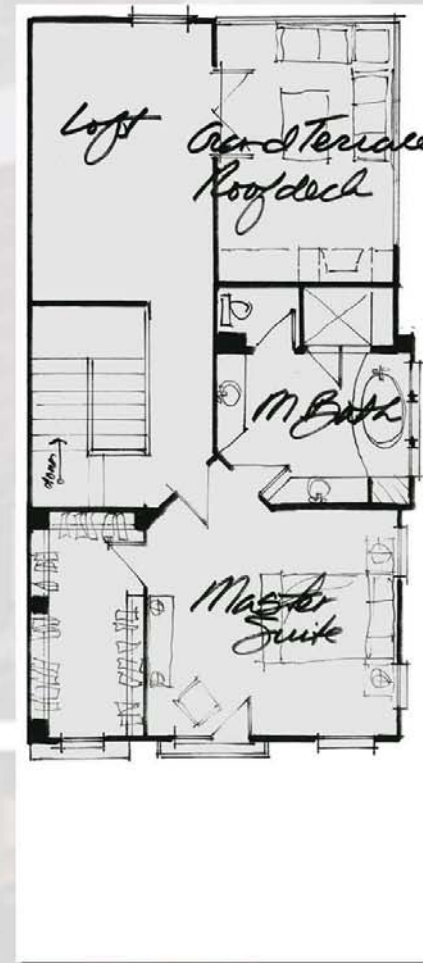

Madison

Madison

Ground Floor

- Two spacious Bedrooms with abundant storage
 - Jack and Jill en suite Bath
 - Two car attached garage
 - Stacked washer/dryer
 - Extra storage closet
 - Direct access front Patio

Main Floor

- Great Room with fireplace, window seat, and TV inset
 - Formal Dining area with china cabinet
 - Gourmet Kitchen with center island
 - Walk-in Pantry
 - Storage or wine room
 - Powder Room with broom closet adjacent

Upper Floor

- Elegant hotel-inspired Master Suite and Bath
 - Separate soaking bath and shower
 - Oversized walk-in closet
 - Romeo balcony
 - Spacious Loft/Office/Library/Den
 - Grand Terrace Deck

Madison

Ground Floor - Standard

Bonus Room Option

- Expansive Bonus Room with TV area cabinet
 - Optional wet bar with bar sink
 - Optional wine refrigerator
 - Stacked washer/dryer
 - Oversized storage closet
- Exterior front Patio door options