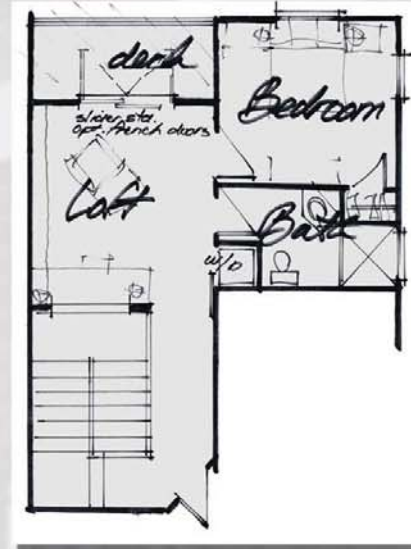

Main Floor

- Great Room with fireplace, window seat, and TV inset
 - Formal Dining area with china cabinet
 - Gourmet Kitchen with center island
 - Walk-in Pantry
 - Storage or wine room
 - Powder Room with broom closet adjacent

Ground Floor - Standard

Bonus Room Option

- Expansive Bonus Room with TV area cabinet
 - Optional wet bar with bar sink
 - Optional wine refrigerator
 - Stacked washer/dryer
 - Oversized storage closet
- Exterior front Patio door options

Pantry & Elevator Option

- Built-in Elevator with Main Floor access off Kitchen
- Spacious walk-in Pantry
- Powder Room with storage closet adjacent

Madison

Upper Floor Standard

Grand Terrace, Loft & Bath Option

- Loft with optional built-ins
- Full Bath

Loft w/ Deck, Bedroom & Bath Option

- Oversized Loft with stairwell overlook
- Deck off Loft with roof cover/door options
- Bedroom and full Bath
- Stacked washer/dryer