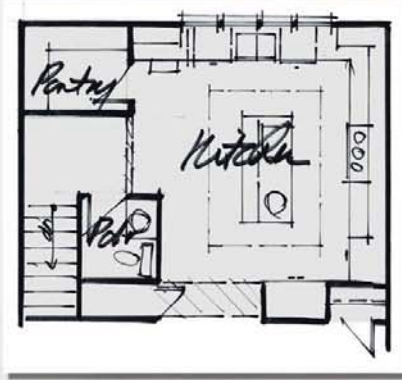

Madison

Madison

Ground Floor

- Two spacious Bedrooms with abundant storage
 - Jack and Jill en suite Bath
 - Two car attached garage
 - Stacked washer/dryer
 - Extra storage closet
 - Direct access front Patio

Main Floor

- Great Room with fireplace, window seat, and TV inset
 - Formal Dining area with china cabinet
 - Gourmet Kitchen with center island
 - Walk-in Pantry
 - Storage or wine room
 - Powder Room with broom closet adjacent

Ground Floor - Standard

Bonus Room Option

- Expansive Bonus Room with TV area cabinet
 - Optional wet bar with bar sink
 - Optional wine refrigerator
 - Stacked washer/dryer
 - Oversized storage closet
- Exterior front Patio door options

Madison

Main Floor - Standard

Pantry & Desk Option

- Spacious walk-in Pantry off Kitchen
- Convenient work desk area adjacent Pantry
- Powder Room with storage closet adjacent

Balcony Option

- Convenient Balcony option for BBQ or bistro setting
- Spacious repositioned walk-in Pantry
- Powder Room with storage closet adjacent