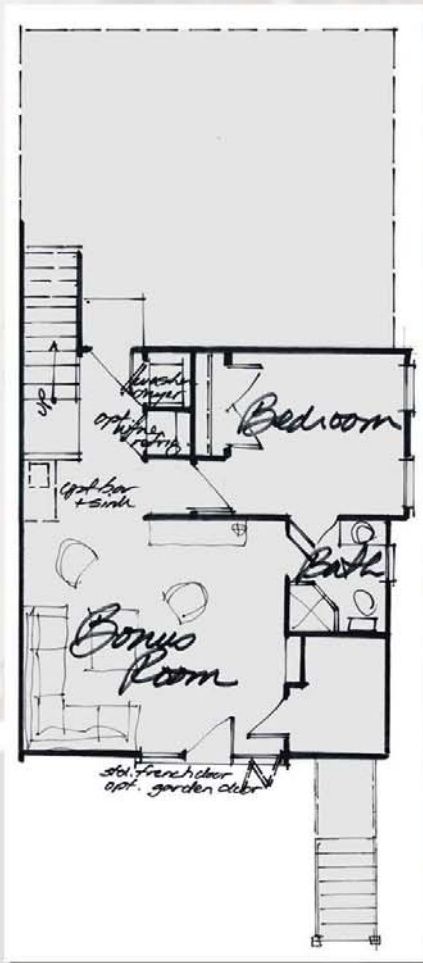

Madison

Madison

Ground Floor

- Two spacious Bedrooms with abundant storage
 - Jack and Jill en suite Bath
 - Two car attached garage
 - Stacked washer/dryer
 - Extra storage closet
 - Direct access front Patio

Main Floor

- Great Room with fireplace, window seat, and TV inset
 - Formal Dining area with china cabinet
 - Gourmet Kitchen with center island
 - Walk-in Pantry
 - Storage or wine room
 - Powder Room with broom closet adjacent

Upper Floor

- Elegant hotel-inspired Master Suite and Bath
 - Separate soaking bath and shower
 - Oversized walk-in closet
 - Romeo balcony
 - Spacious Loft/Office/Library/Den
 - Grand Terrace Deck

Madison

Ground Floor - Standard

Bonus Room Option

- Expansive Bonus Room with TV area cabinet
 - Optional wet bar with bar sink
 - Optional wine refrigerator
 - Stacked washer/dryer
 - Oversized storage closet
- Exterior front Patio door options