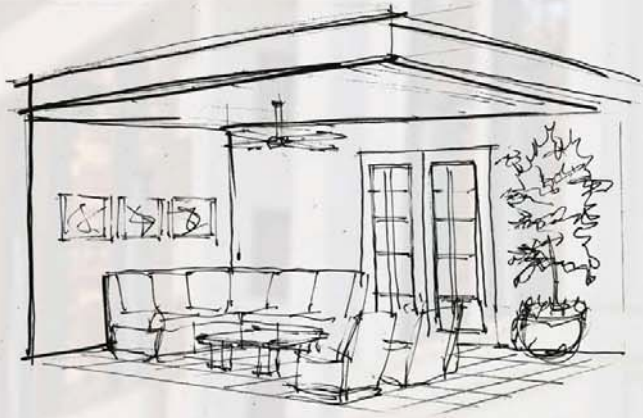

*Grand Terrace
with Covered Roof & French Door*